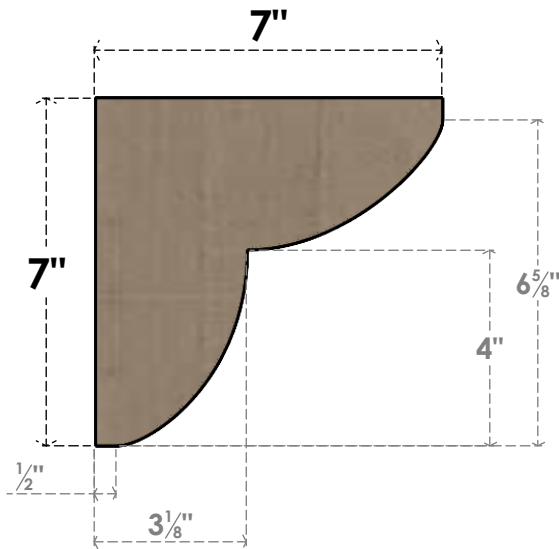

ITEM NUMBER: CORU07X07X07CRERCPR

7"W X 7"D X 7"H SERIES 1 WIDE CRESTLINE ROUGH CEDAR TIMBERTHANE FAUX WOOD CORBEL, PRIMED

SIDE PROFILE

FRONT PROFILE

ISOMETRIC

EKENA MILLWORK
2300 WEST MAIN ST.
CLARKSVILLE, TX 75426
TOLL FREE: 866-607-0453
WWW.EKENAMILLWORK.COM

NOTES

1. INSTALLATION TO BE COMPLETED IN ACCORDANCE WITH MANUFACTURER'S SPECIFICATIONS.
2. DRAWING MAY NOT BE TO SCALE
3. THIS DRAWING IS INTENDED FOR DESIGN AND PLANNING PURPOSES ONLY.
4. ALL INFORMATION CONTAINED HEREIN WAS CURRENT AT THE TIME OF DEVELOPMENT BUT MUST BE REVIEWED AND APPROVED BY THE PRODUCT MANUFACTURER TO BE CONSIDERED ACCURATE.
5. TIMBERTHANE ARCHITECTURAL PRODUCTS ARE MADE FROM HIGH DENSITY URETHANE AND COME FACTORY PRIMED