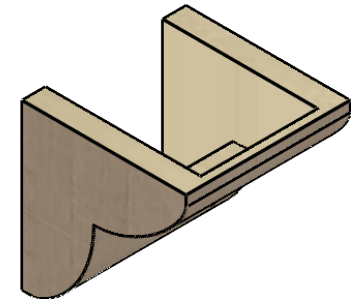

ITEM NUMBER: CORU07X07X07CRERCPR

7"W X 7"D X 7"H SERIES 1 WIDE CRESTLINE ROUGH CEDAR TIMBERTHANE FAUX WOOD CORBEL, PRIMED

SIDE PROFILE

FRONT PROFILE

ISOMETRIC

EKENA MILLWORK
2300 WEST MAIN ST.
CLARKSVILLE, TX 75426
TOLL FREE: 866-607-0453
WWW.EKENAMILLWORK.COM

NOTES

1. INSTALLATION TO BE COMPLETED IN ACCORDANCE WITH MANUFACTURER'S SPECIFICATIONS.
2. DRAWING MAY NOT BE TO SCALE
3. THIS DRAWING IS INTENDED FOR DESIGN AND PLANNING PURPOSES ONLY.
4. ALL INFORMATION CONTAINED HEREIN WAS CURRENT AT THE TIME OF DEVELOPMENT BUT MUST BE REVIEWED AND APPROVED BY THE PRODUCT MANUFACTURER TO BE CONSIDERED ACCURATE.
5. TIMBERTHANE ARCHITECTURAL PRODUCTS ARE MADE FROM HIGH DENSITY URETHANE AND COME FACTORY PRIMED