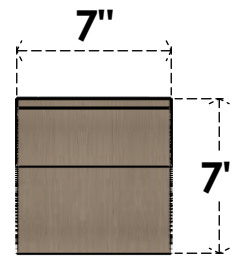

ITEM NUMBER: CORU07X07X07CRERCPR

7"W X 7"D X 7"H SERIES 1 WIDE CRESTLINE ROUGH CEDAR TIMBERTHANE FAUX WOOD CORBEL, PRIMED

SIDE PROFILE

FRONT PROFILE

ISOMETRIC

EKENA MILLWORK
2300 WEST MAIN ST.
CLARKSVILLE, TX 75426
TOLL FREE: 866-607-0453
WWW.EKENAMILLWORK.COM

NOTES

1. INSTALLATION TO BE COMPLETED IN ACCORDANCE WITH MANUFACTURER'S SPECIFICATIONS.
2. DRAWING MAY NOT BE TO SCALE
3. THIS DRAWING IS INTENDED FOR DESIGN AND PLANNING PURPOSES ONLY.
4. ALL INFORMATION CONTAINED HEREIN WAS CURRENT AT THE TIME OF DEVELOPMENT BUT MUST BE REVIEWED AND APPROVED BY THE PRODUCT MANUFACTURER TO BE CONSIDERED ACCURATE.
5. TIMBERTHANE ARCHITECTURAL PRODUCTS ARE MADE FROM HIGH DENSITY URETHANE AND COME FACTORY PRIMED